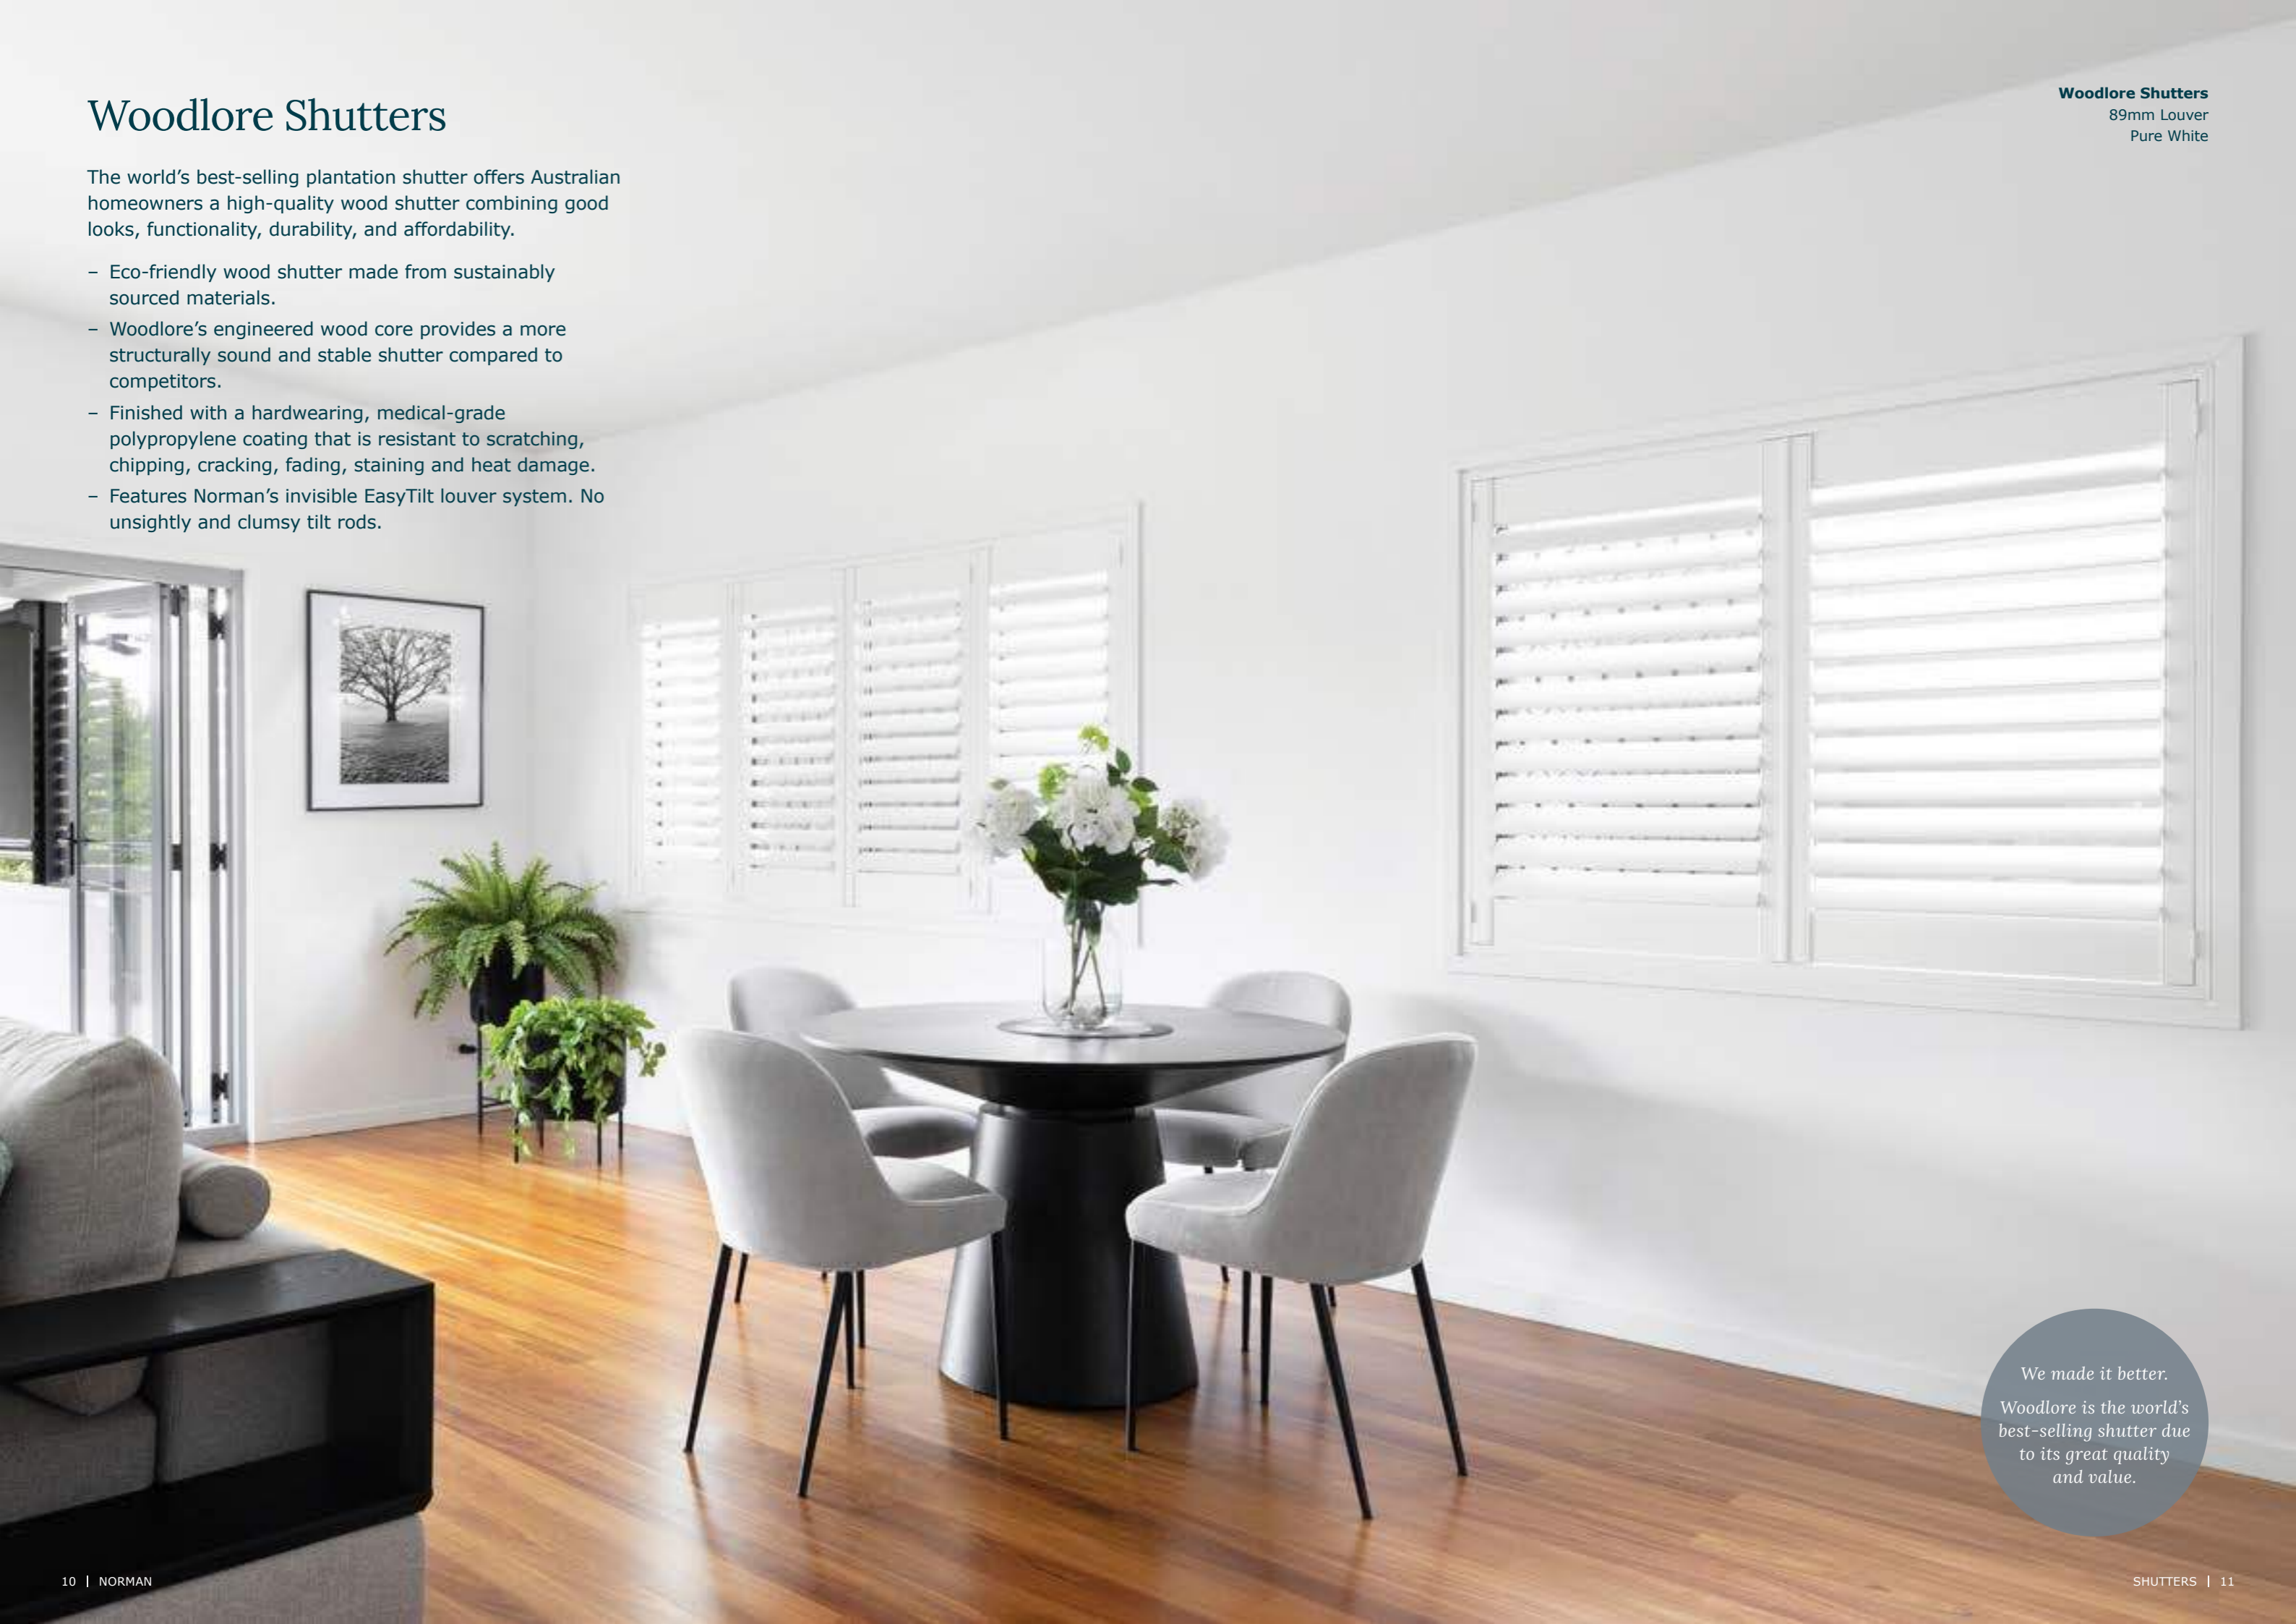

Woodlore Shutters

The world's best-selling plantation shutter offers Australian homeowners a high-quality wood shutter combining good looks, functionality, durability, and affordability.

- Eco-friendly wood shutter made from sustainably sourced materials.
- Woodlore's engineered wood core provides a more structurally sound and stable shutter compared to competitors.
- Finished with a hardwearing, medical-grade polypropylene coating that is resistant to scratching, chipping, cracking, fading, staining and heat damage.
- Features Norman's invisible EasyTilt louver system. No unsightly and clumsy tilt rods.

Woodlore Shutters

89mm Louver

Pure White

We made it better.
Woodlore is the world's best-selling shutter due to its great quality and value.