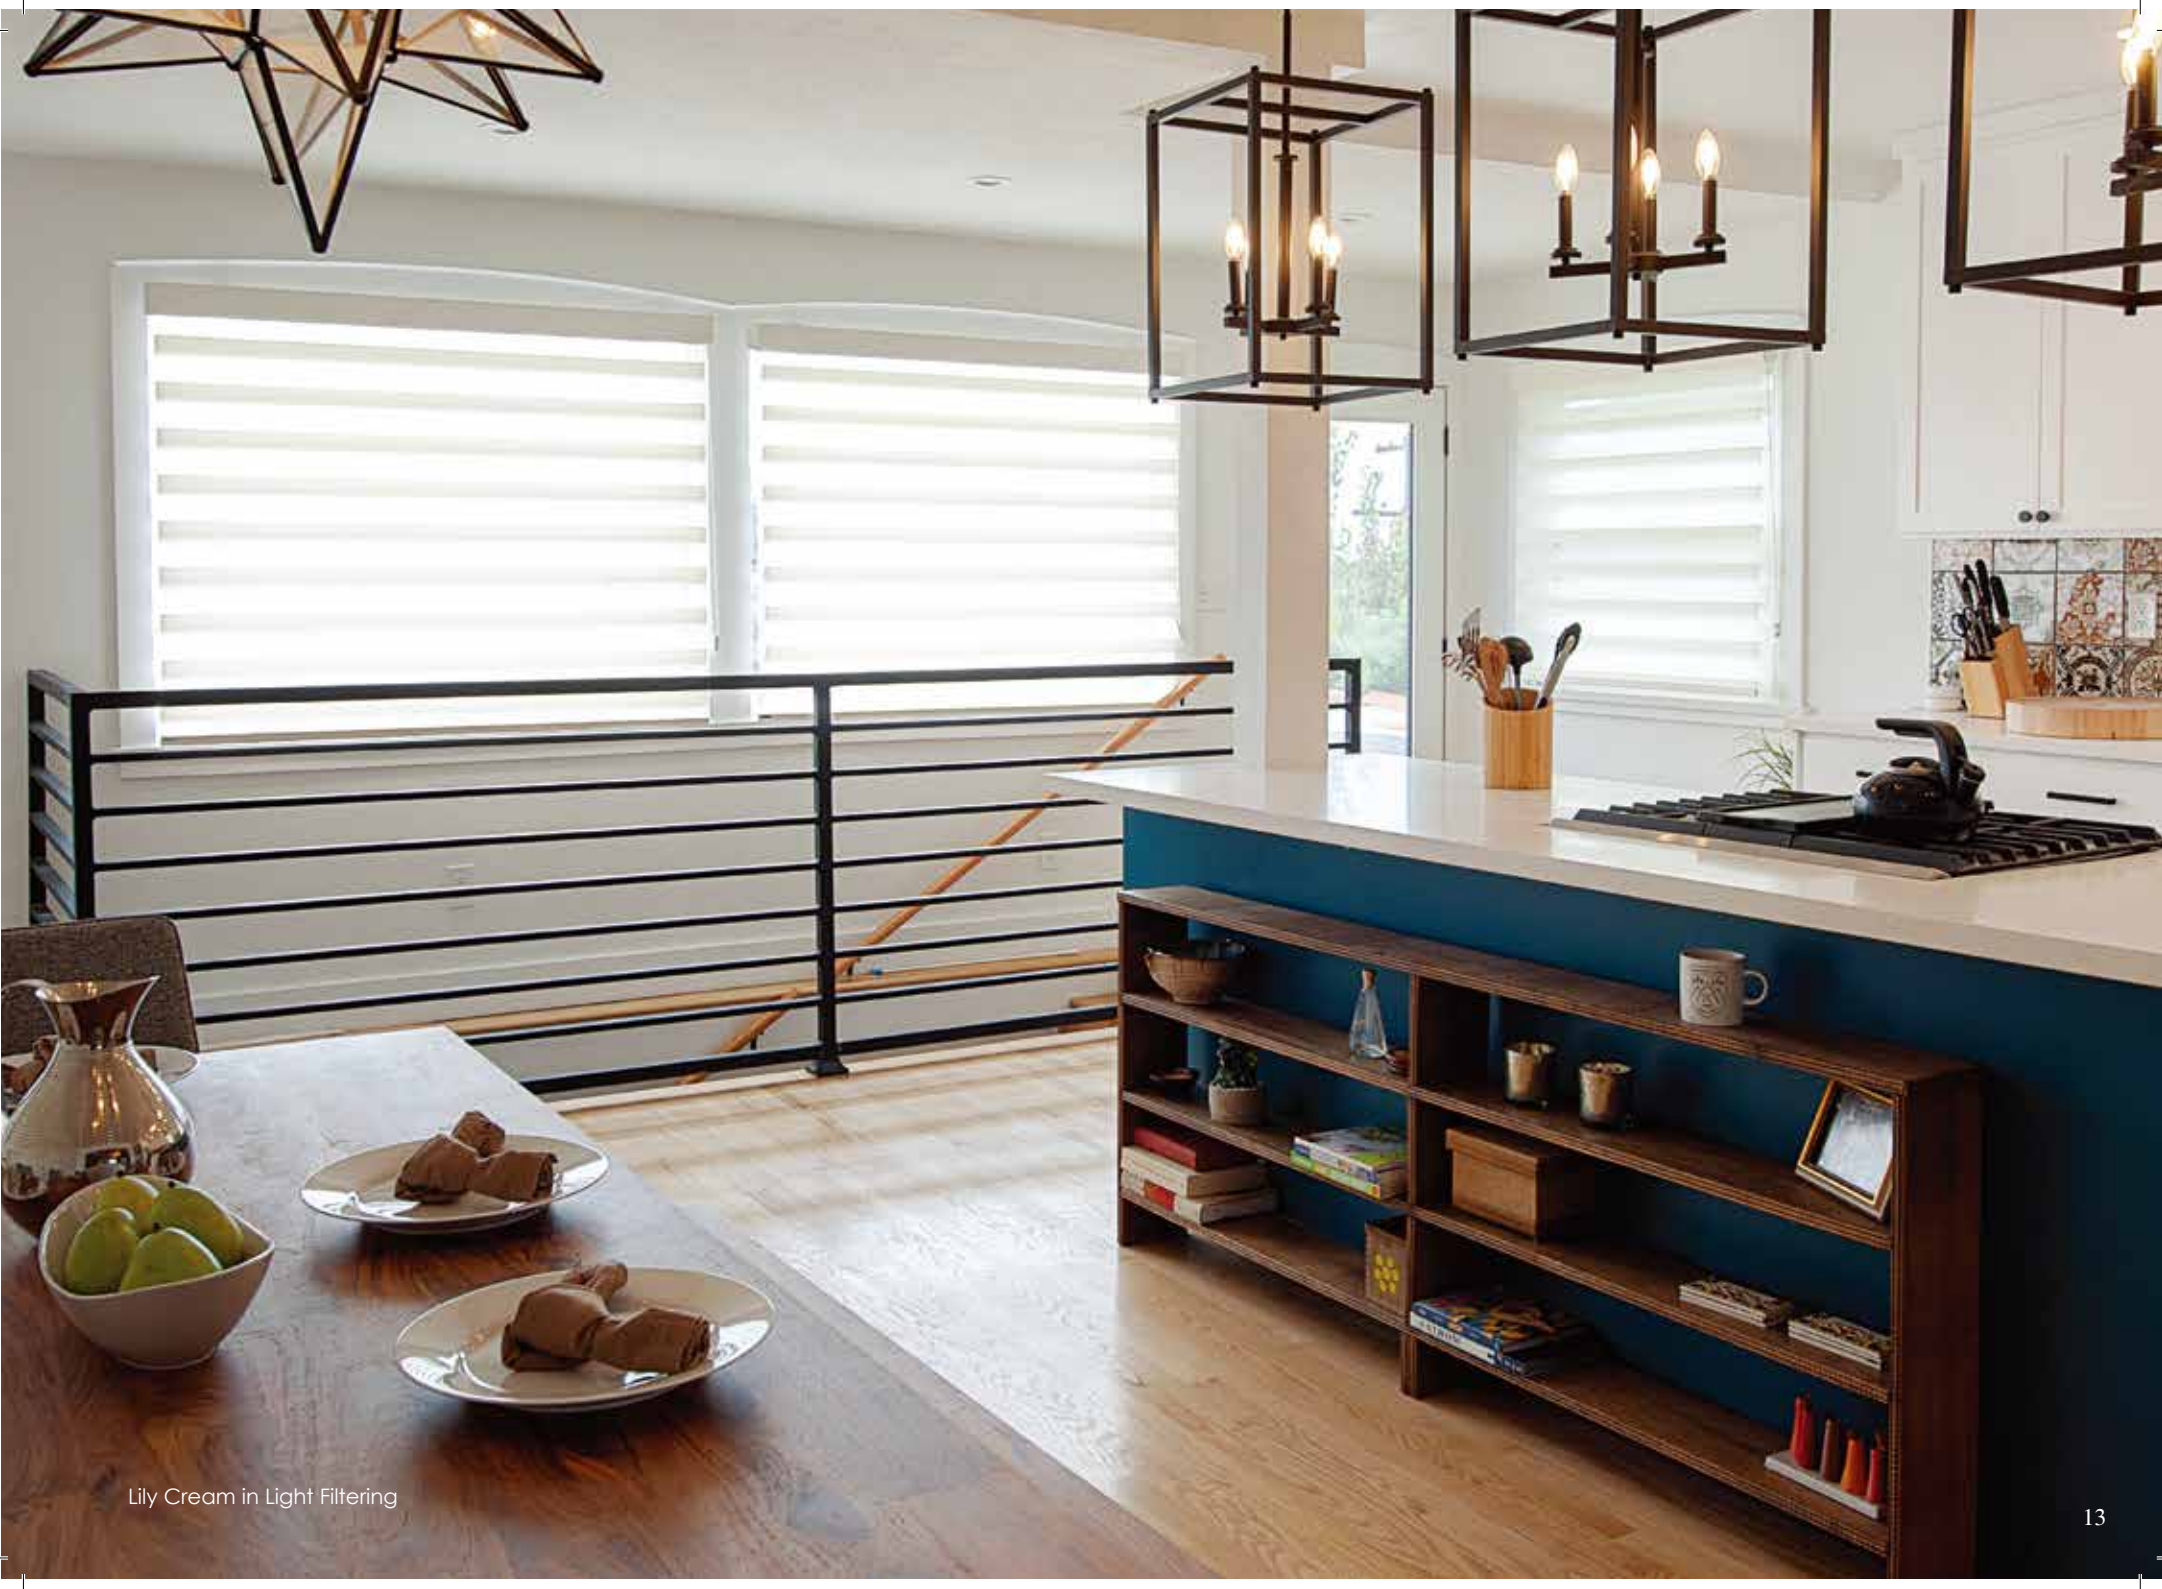

Lily Cream in Light Filtering