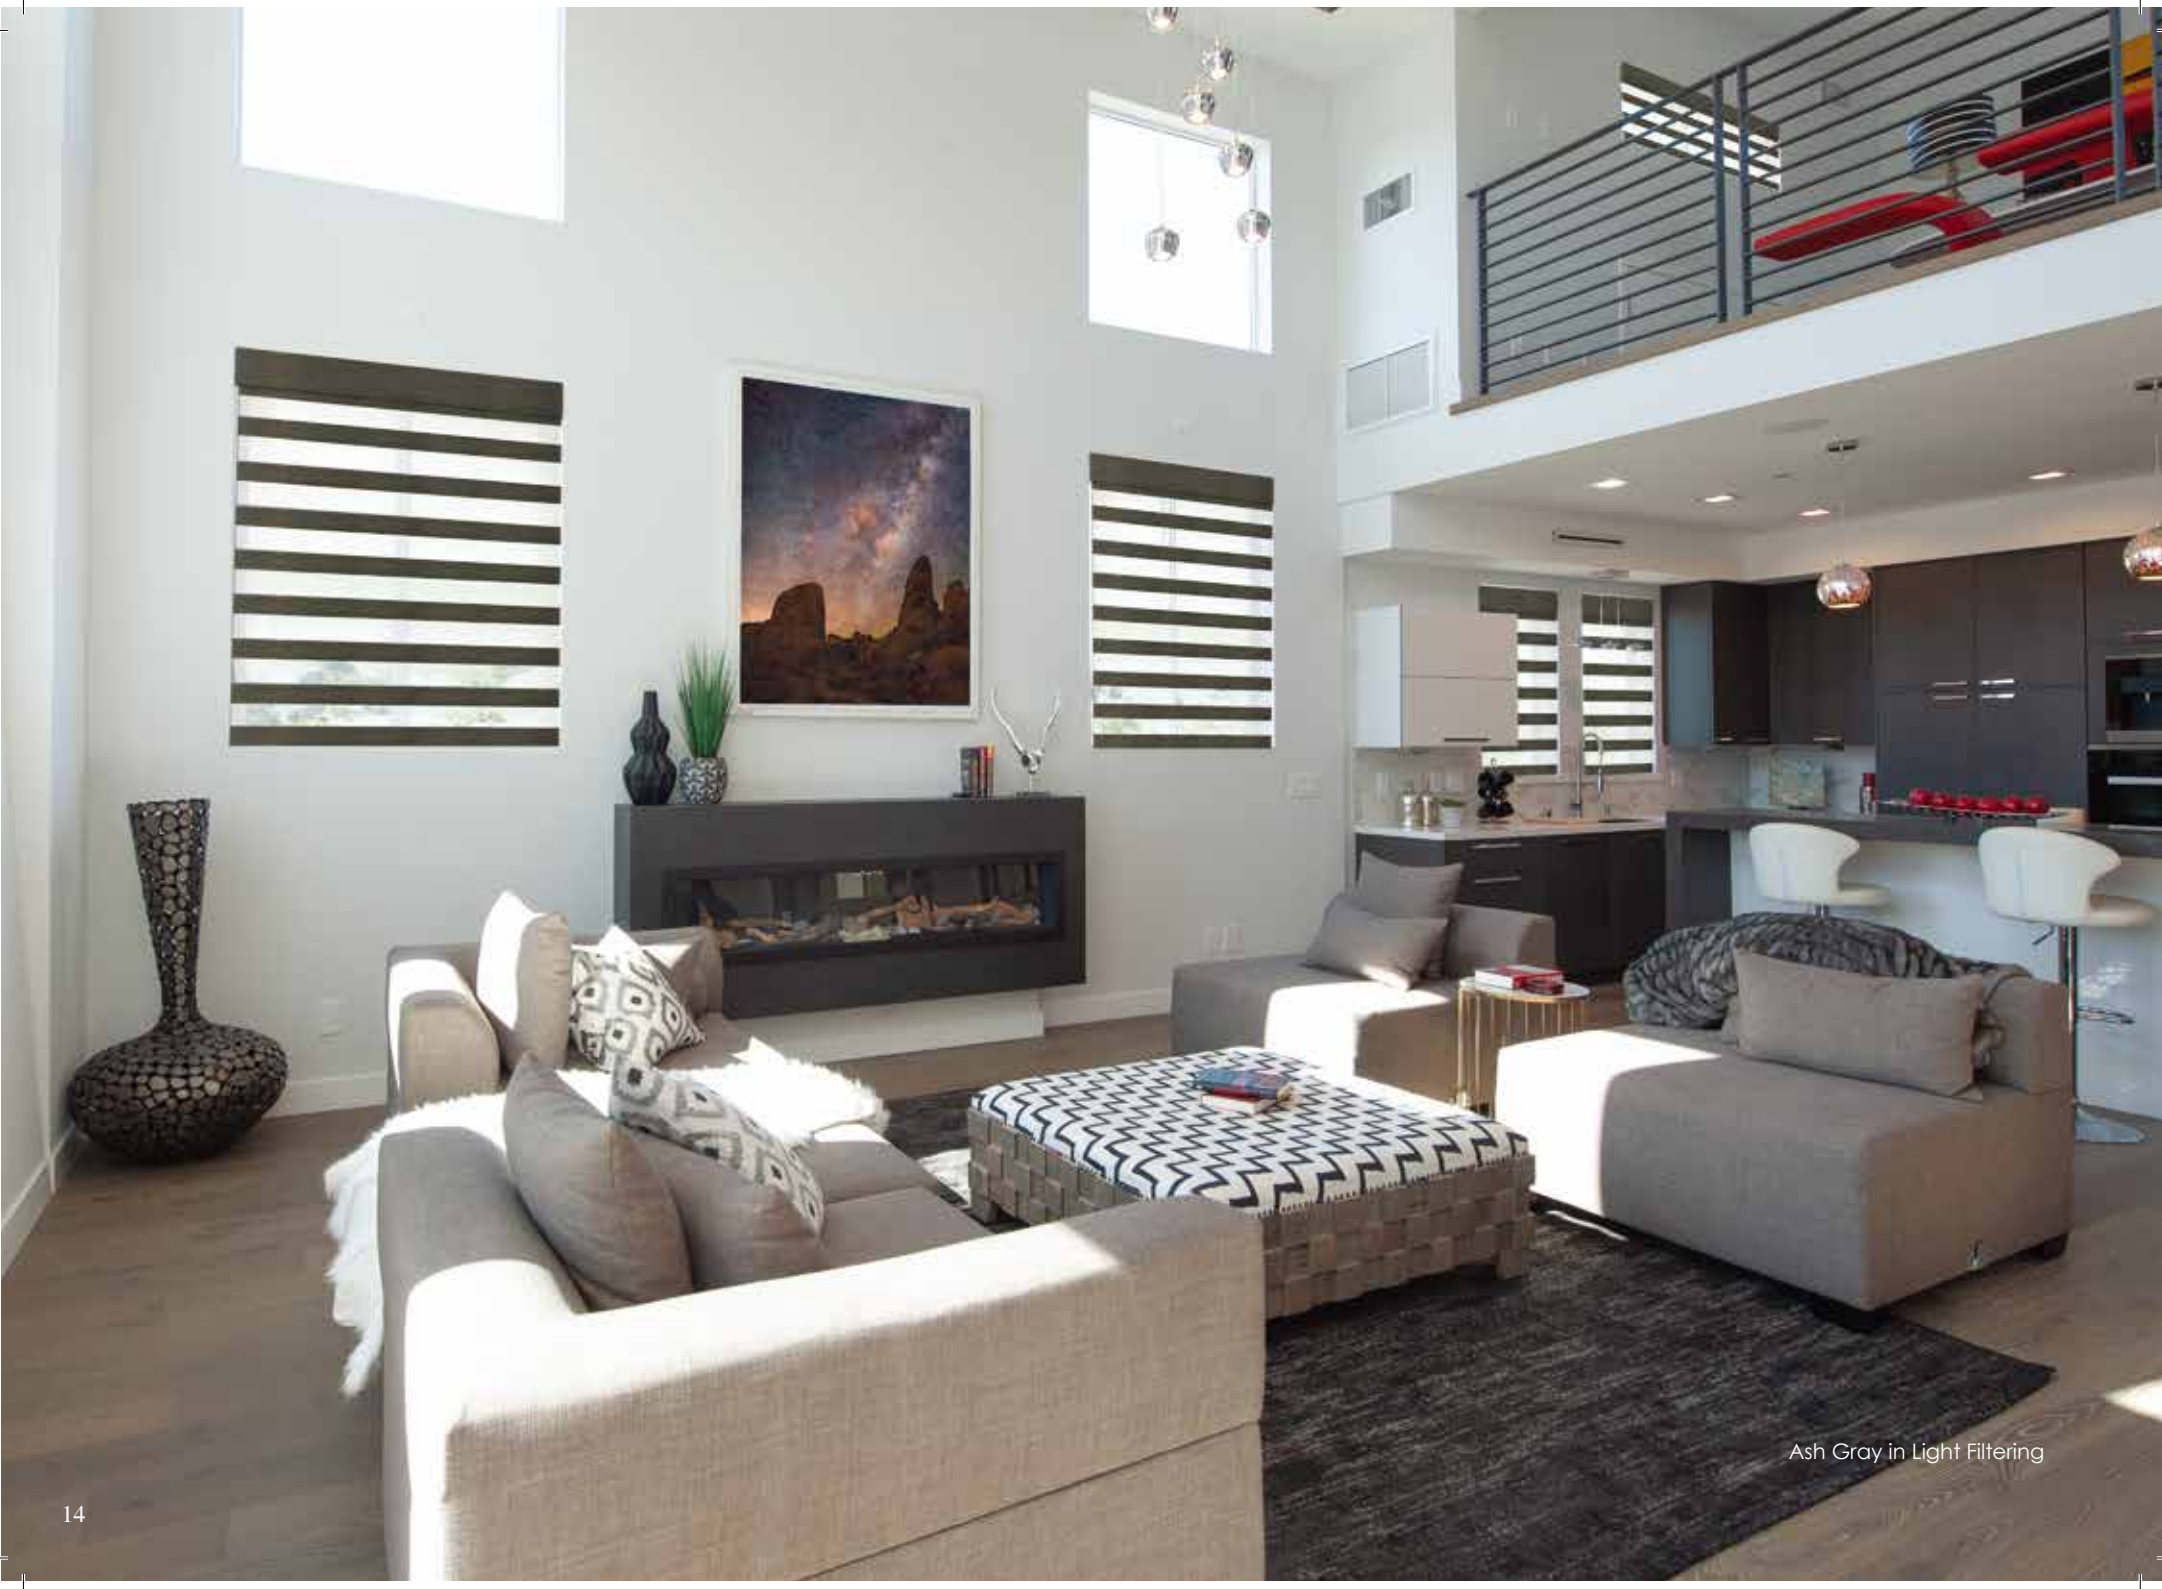

Ash Gray in Light Filtering